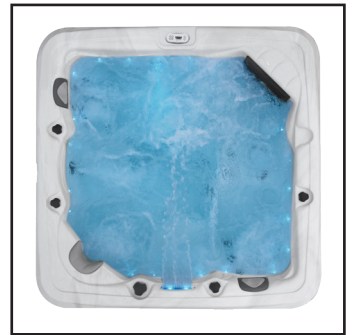

# VTX *Twin Lounge*

**EX-DISPLAY SALE - £4325 SAVE £3283**

VTX TWIN LOUNGE - STERLING SILVER ONLY	
Seat	3 pcs
Lounger	2 pcs
Size	2160mm x 2160mm x 920mm
Power	32A
<b>RRP inc. VAT Delivery &amp; Install £7608</b>	

SPECIFICATIONS	
Shell Material	USA Aristech Acrylic
Colour	Sterling Silver <b>ONLY</b>
Tub Frame	Stainless Steel
Skirt Frame	Wooden
Composite Synthetic Skirt	Grey
Bottom Base	Simple ABS
Total Massage Jets	44 pcs
LX Booster Pump	1 x 3HP - 2 Spd / 1 x 3HP - 1 Spd
Waterfall	Yes
5" Big L.E.D Light	1 pcs
Waterline L.E.D Lights	Yes
Foam Insulation Under Tub	2 cm
Skirt With Aluminium Insulation	Yes
Bottom With Aluminium Insulation	Yes
Thermal Spa Cover Included	Yes
Heater	3KW
Filtration System	2*50sq/ft
Ozone Generator	1 pcs
Headrest Pillow	3 pcs
Control System	BP6013G2 + TP500S
Bluetooth Music	Yes